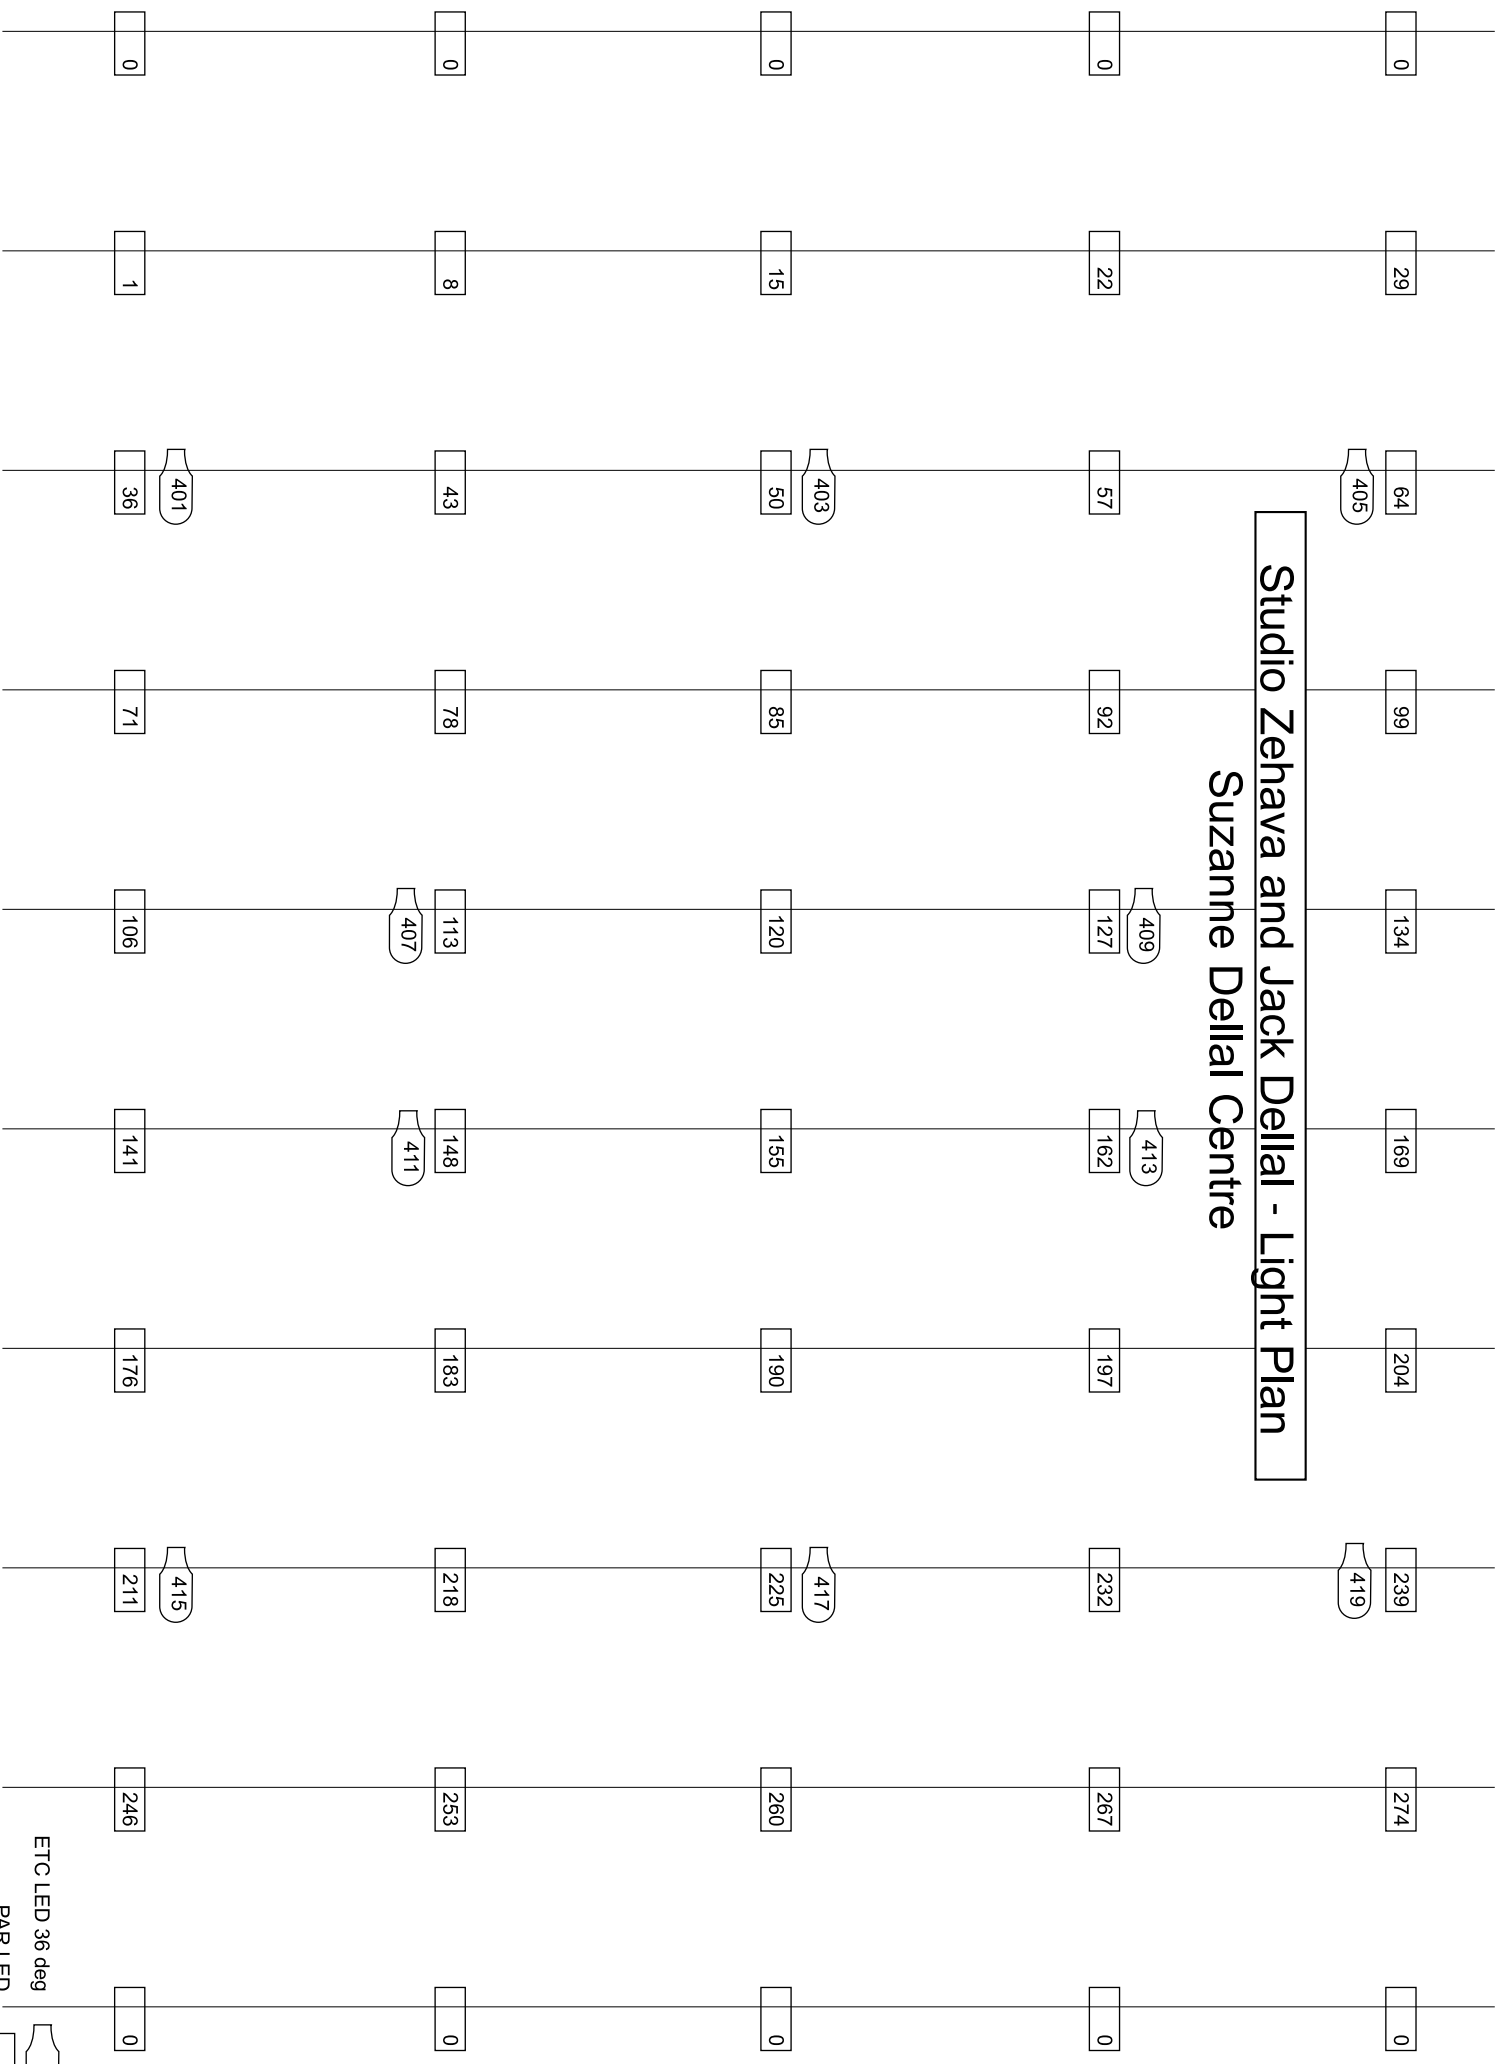

Zehava & Jack Dellal Studio

Dimensions: 13 meters deep; 23 meters wide; 5 meters highest point, 3 meters lowest point.
Number of chairs: 110 standard height, 80 high chairs, 6 benches

Lighting inventory:

Studio Zehava and Jack Dellal - Light Plan

Suzanne Dellal Centre

ETC LED 36 deg
PAR LED